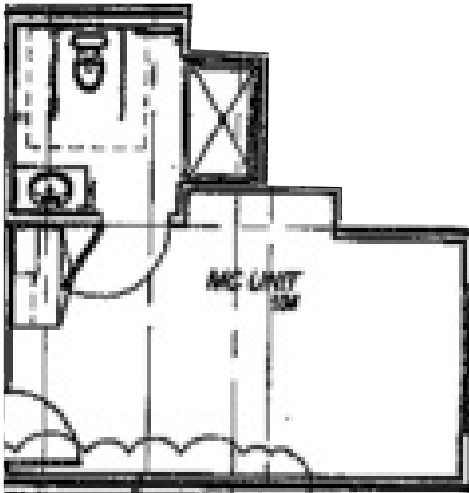

Studio A Assisted Rooms 1-8, & 11-17

Approx. 270 sq ft.
Bath is approximately 56 sq ft plus shower

Studio B Assisted Rooms 9 & 10

Approx. 247 sq ft.
Bath is approximately 56 sq ft plus shower

A Beautiful Place To Call Home

Memory Care Sample Floor Plans

Studio A Memory **Rooms A-E & H**

Approx. 190 sq ft.
Bath is approximately 56 sq ft plus shower

Studio B Memory **Rooms F & G**

Approx. 228 sq ft.
Bath is approximately 56 sq ft plus shower