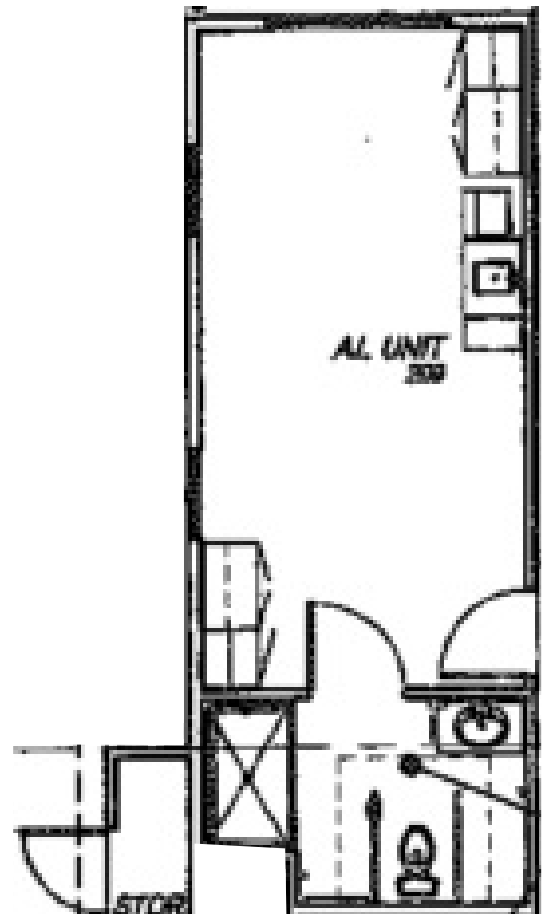

A Beautiful Place To Call Home

FLOOR PLANS

Assisted Living

- Studio A Assisted
- Studio B Assisted

Memory Care

- Studio A Memory
- Studio B Memory

A Beautiful Place To Call Home

Assisted Living Sample Floor Plans

Studio A Assisted Rooms 1-8, & 11-17

Approx. 270 sq ft.
Bath is approximately 56 sq ft plus shower

Studio B Assisted Rooms 9 & 10

Approx. 247 sq ft.
Bath is approximately 56 sq ft plus shower

A Beautiful Place To Call Home

Memory Care Sample Floor Plans

Studio A Memory **Rooms A-E & H**

Approx. 190 sq ft.
Bath is approximately 56 sq ft plus shower

Studio B Memory **Rooms F & G**

Approx. 228 sq ft.
Bath is approximately 56 sq ft plus shower