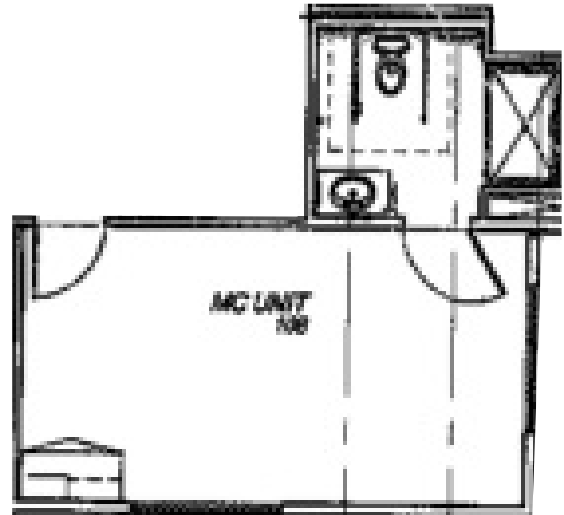

Studio B Memory **Rooms F & G**

Approx. 228 sq ft.
Bath is approximately 56 sq ft plus shower