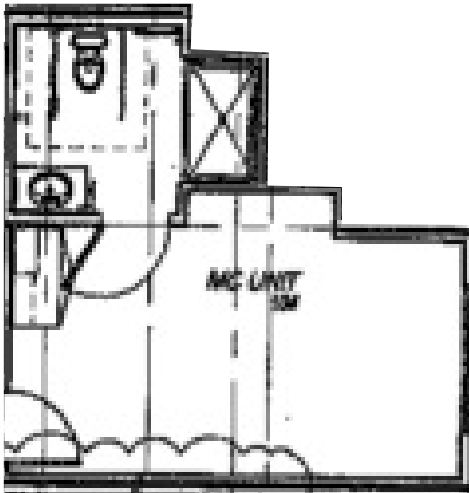

## Assisted Living Sample Floor Plans

### Studio B Assisted Rooms 9 & 10

Approx. 247 sq ft.

Bath is approximately 56 sq ft plus shower

*A Beautiful Place To Call Home*

## Memory Care Sample Floor Plans