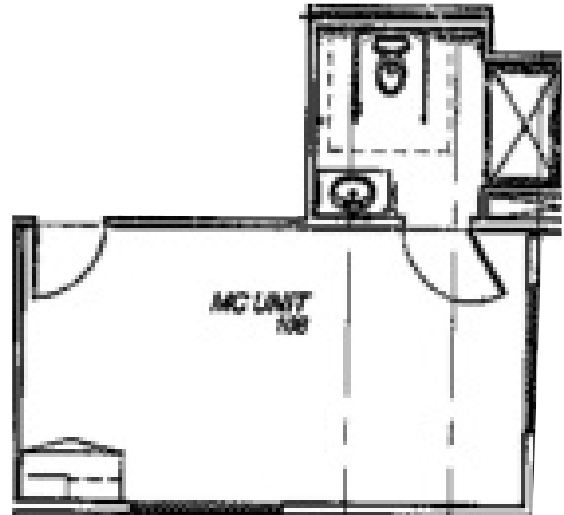

Studio A Assisted Rooms 1-8, & 11-17

Approx. 270 sq ft.
Bath is approximately 56 sq ft plus shower

Studio B Assisted Rooms 9 & 10

Approx. 247 sq ft.
Bath is approximately 56 sq ft plus shower

A Beautiful Place To Call Home

Memory Care Sample Floor Plans

Studio A Memory **Rooms A-E & H**

Approx. 190 sq ft.
Bath is approximately 56 sq ft plus shower

Studio B Memory **Rooms F & G**

Approx. 228 sq ft.
Bath is approximately 56 sq ft plus shower